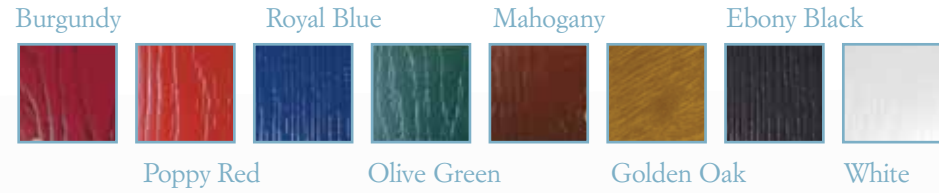

*stylish
a distinctive range of top
quality doors
secure panelled*